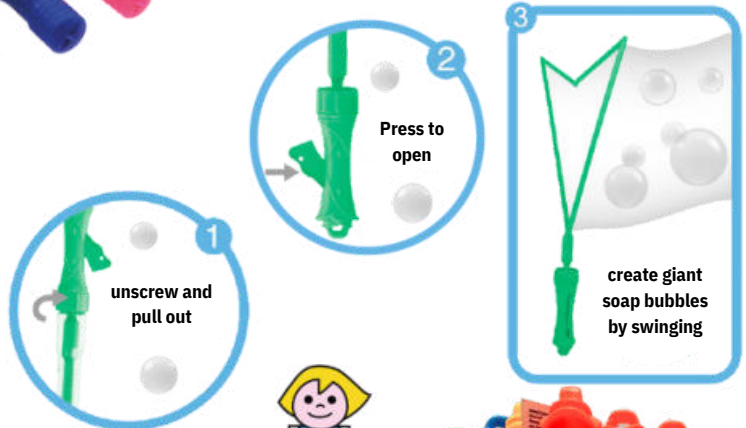

60643 Bubble wand with duck
Soap bubble wand with 55 ml soap liquid
and removable duck figure that makes
funny noises when waved
12 pieces in a display
PU 12 / 24 x 20 x 31 cm / 1,4 kg
EAN 4251357606285