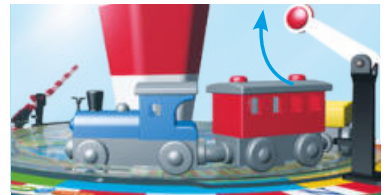

Spinning Tops

with Sound

68010 Train Top

With moving train, moving elements and realistic sounds.

2 AA 1.5 V batteries are included.

Try me box: 20,5 x 20,5 x 23 cm

PU 4 / 42 x 42 x 26 cm / 3,4 kg

EAN 4251357680100