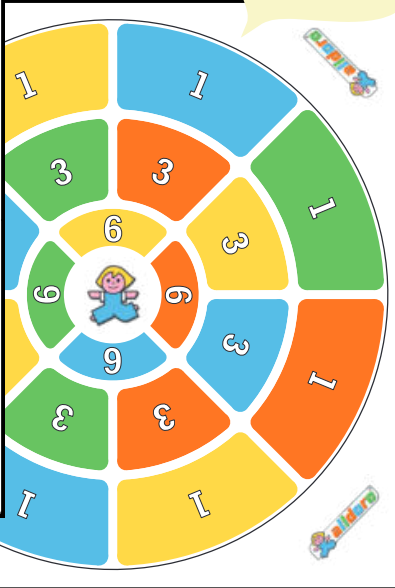

XXL-Games

Also adapted for people with color blindness

2in1

Designed in GERMANY

60058 XXL Kick & Darts

Strategy game for up to 4 players with 2 playing fields (160 x 160 cm each). Score as many points as possible by throwing by hand or kicking the bags with the catapult. Also designed for the color-blind.

PU 1 / 28,6 x 17,8 x 43,5 cm / 2,87 kg
EAN 4251357600580