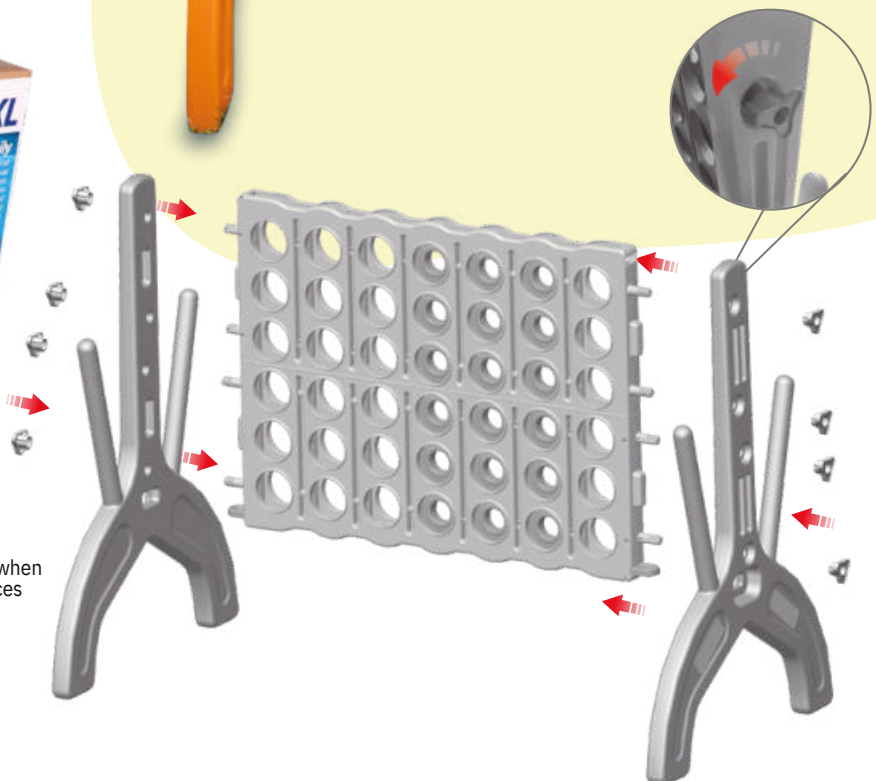

60011 XL 4 in line (brown box with sticker)

Strategy game for young and old. Approx. 73 x 43 x 72.5 cm when assembled, made of weatherproof plastic. Incl. 42 game pieces
brown cardboard box: 75 x 12 x 50.5 cm / 4 kg
PU 3 / 77 x 37 x 52 cm / 13,45 kg
EAN 4251357600115