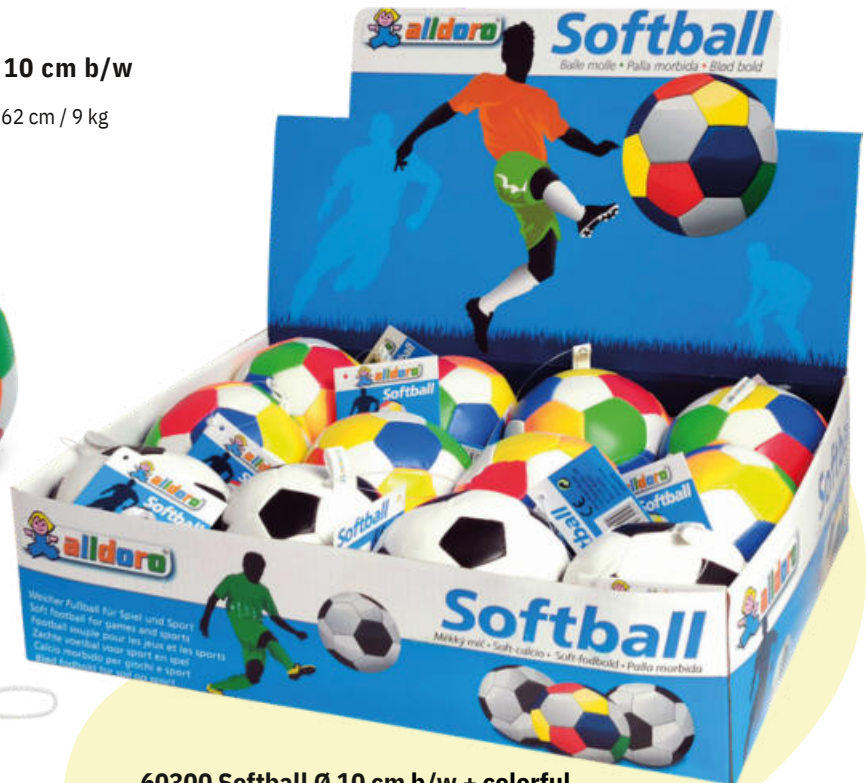

60302 Softball Ø 10 cm b/w
loose, with Hangtag
PU 12/144 / 53,5 x 40 x 62 cm / 9 kg
EAN 4251357603024

60300 Softball Ø 10 cm b/w + colorful
12 assorted in display: 6 b/w + 6 colored
counter display 37,5 x 28 x 10 cm
PU 144 / 58,5 x 40 x 62 cm / 11,5 kg
EAN 4251357603000