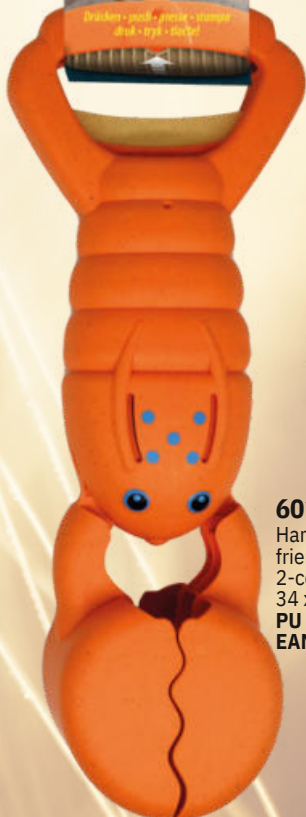

60171 Sand Snapper, ecofriendly

Hand dredger made of environmentally friendly plastic mixed with wheat straw. 2-colored assorted
34 x 12,5 x 6,5 cm with hangtag
PU 12 / 35 x 23,5 x 38,5 cm / 2,37 kg
EAN 4251357601716