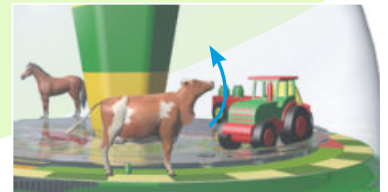

Spinning Tops

68020 Farm Top

With moving tractor and trailer, moving animals and lots of noises. 2 AA 1.5 V batteries are included.
Try me box: 20,5 x 20,5 x 23 cm
PU 4 / 42 x 42 x 26 cm / 3,4 kg
EAN 4251357680209

with Sound

68030 Fire Brigade Top

With circling vehicles, ladder going up and down, flashing lights and real sounds. 2 AA 1.5V batteries are included.
Try me Box: 20,5 x 20,5 x 23 cm
PU 4 / 42 x 42 x 26 cm / 3,4 kg
EAN 4251357680308

with Sound