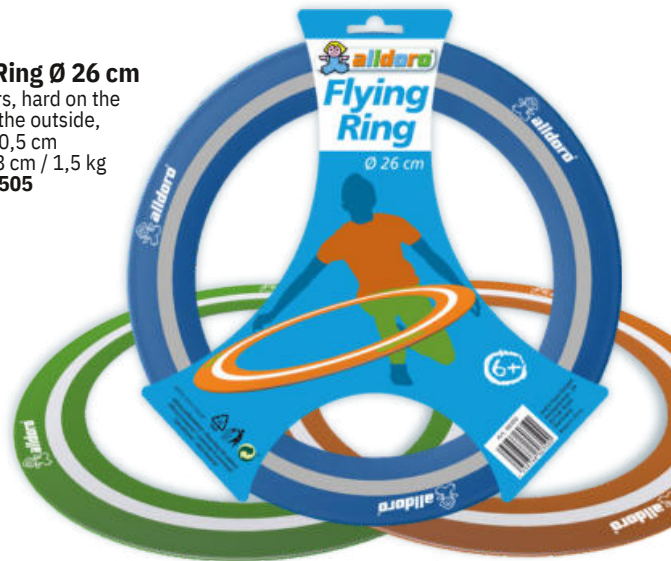

2 large, lightweight net tambourines with
 2 softballs in a net: 40 x 40 x 7 cm
PU 4 / 41,9 x 21,6 x 42,2 cm / 2 kg
EAN 4251357600498

Sport & Leisure

60340 Jump Rope & Rubber Twist
4-assorted, glitter look Skipping Rope: 213 cm,
twist: 200 cm with tag: 35 x 9 x 3 cm
PU 6 / 29 x 13,5 x 12 cm / 0,48 kg
EAN 4251357603406

60350 Flying Ring Ø 26 cm

Assorted in 3 colors, hard on the inside and soft on the outside,
on card: 27 x 28 x 0,5 cm
PU 12 / 28 x 29 x 8 cm / 1,5 kg
EAN 4251357603505

60044 Bocchia/Boule game
Set with 8 plastic balls and 1 target ball. Ideal for
playing in the sand or grass.
In a practical carrying basket 31,5 x 19,5 x 7,5 cm
PU 6 / 32 x 20 x 40 cm / 11,6 kg
EAN 4251357600443