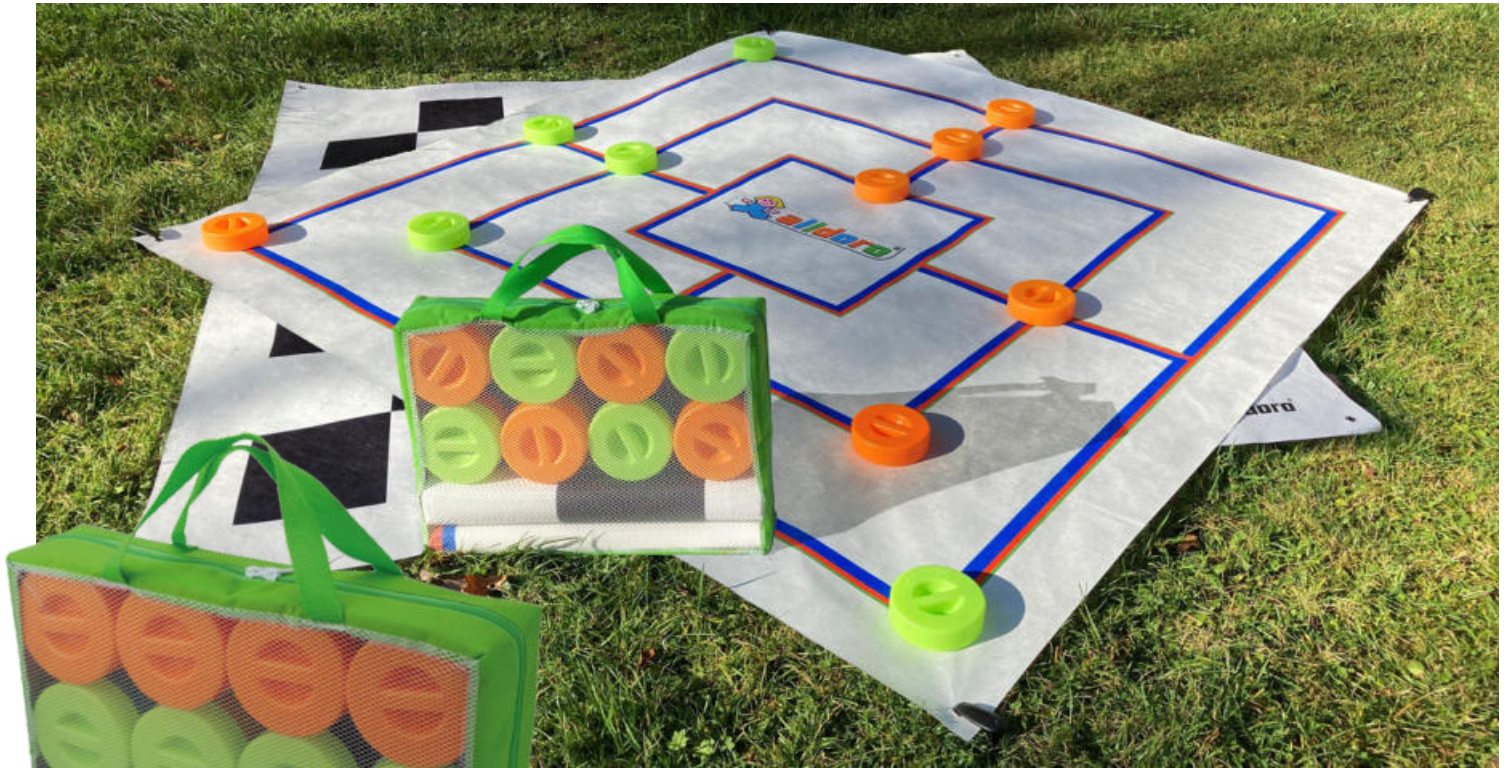

XXL-Games

Designed in
GERMANY

60063 XXL Mill & Draughts

2 classic games in one set with two hard-wearing PP play mats (158 x 158 cm), 4 fastening hooks and 24 game pieces with a practical recessed grip. Packed in a practical carrying bag.

PU 1 / 42,4 x 11,5 x 32 cm / 1,6 kg

EAN 4251357600634