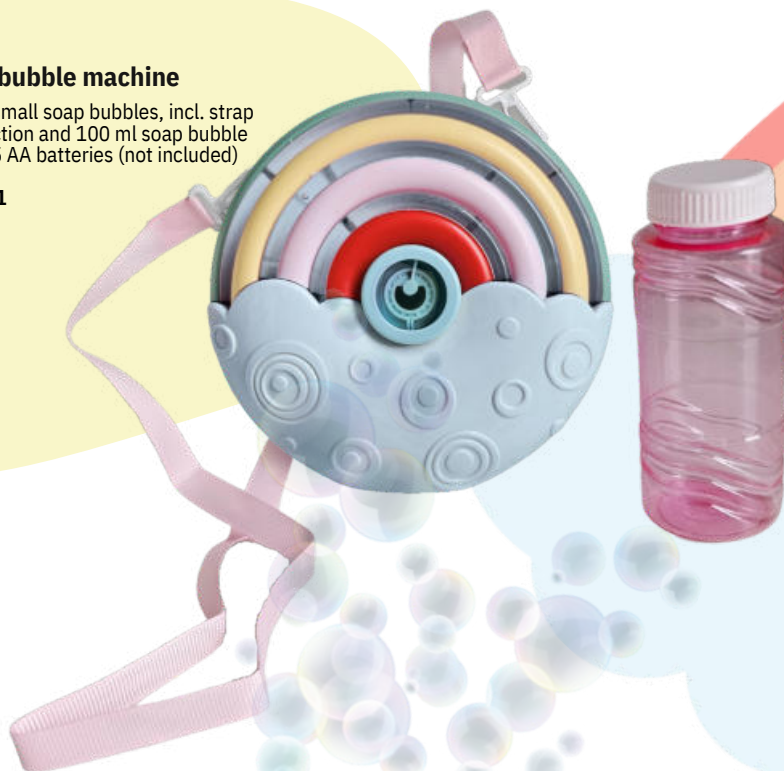

60658 Bubble Liquid 5.000 ml

Canister: 19,6 x 12,5 x 30,7 cm
PU 1 / 21 x 13 x 31 cm / 5,4 kg
EAN 4251357606582

Bubble Fun

60613 Rainbow bubble machine

Produces numerous small soap bubbles, incl. strap for hanging, light function and 100 ml soap bubble liquid, requires 3x 1.5 AA batteries (not included)
PU 24
EAN 4251357606131